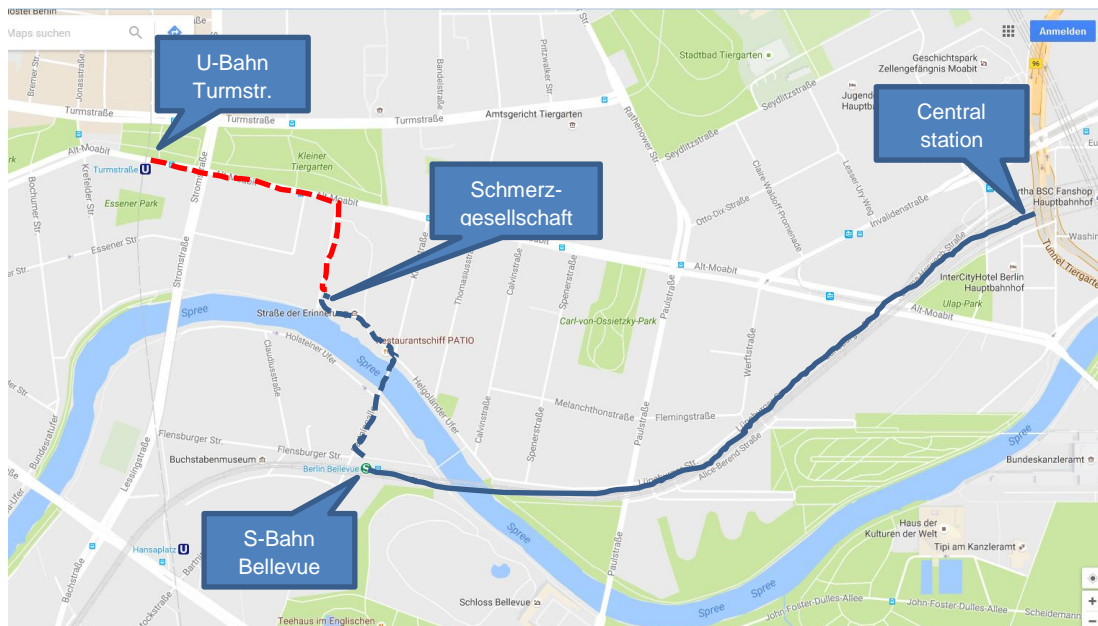

How to get to the Deutsche Schmerzgesellschaft e. V.?

Deutsche Schmerzges. (7th floor)

Deutsche Schmerzgesellschaft e.V. Alt-Moabit 101 b, 7th floor, 10559 Berlin  
Telephone: +49 30 39409689-0

Arrival Tegel Airport: Take bus "TXL" to stop „U-Bahnhof Turmstrasse“ (ticket "AB"), then 5 min walk (red)

Arrival Schönefeld Airport: Take Regionalbahn RE7 or RB14 ("Airport Express", ticket "ABC") to Central Station

Arrival Central Station: Take any westbound S-Bahn (S5, S7 or S75; depart at track 16) one stop to Bellevue, then 5 min walk (blue)